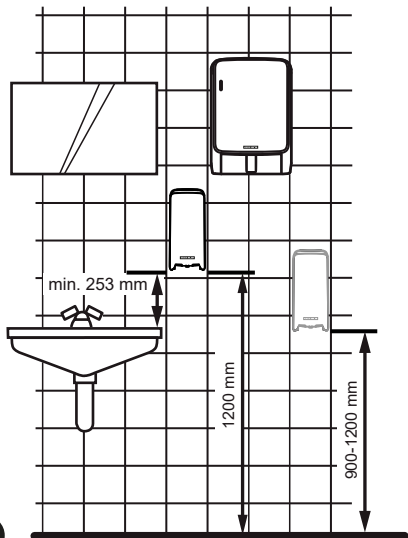

CWS PureLine Disinfect FoamSoap NT / Art. 1700337
CWS PureLine Foam NT / Art. 1700338
CWS PureLine Surface Cleaner NT / Art. 1700339
CWS PureLine Surface Cleaner Toilet NT / Art. 1700381

CWS PureLine Disinfect Gel NT / Art. 1700340
CWS PureLine HandLotion NT / Art. 1700341
CWS PureLine Cream NT / Art. 1700486

<70 dB (A)

1.

2.

3.

4.