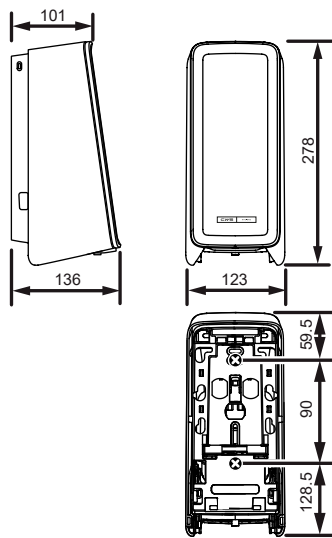

<70 dB (A)

1.

2.

3.

4.

i

i

Battery Type: PureLine Battery Pack M