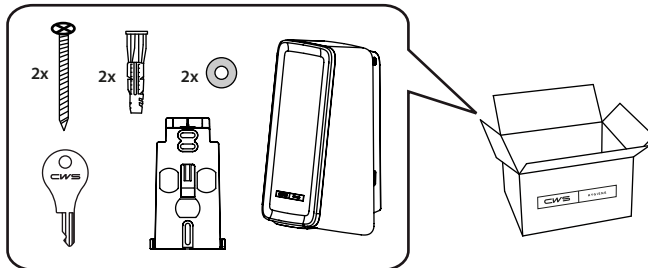

<70 dB (A)

1.

2.

3.

4.

i

i

Battery Type: PureLine Battery Pack M