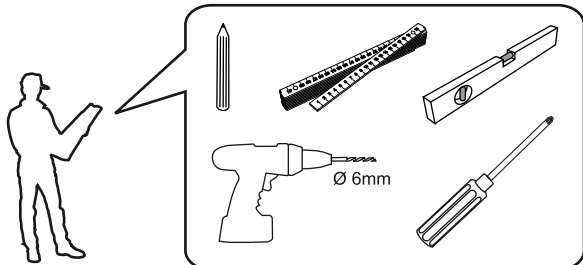

CWS PureLine Disinfect FoamSoap NT / Art. 1700337
CWS PureLine Foam NT / Art. 1700338
CWS PureLine Surface Cleaner NT / Art. 1700339
CWS PureLine Surface Cleaner Toilet NT / Art. 1700381

CWS PureLine Disinfect Gel NT / Art. 1700340
CWS PureLine HandLotion NT / Art. 1700341
CWS PureLine Cream NT / Art. 1700486

<70 dB (A)

1.